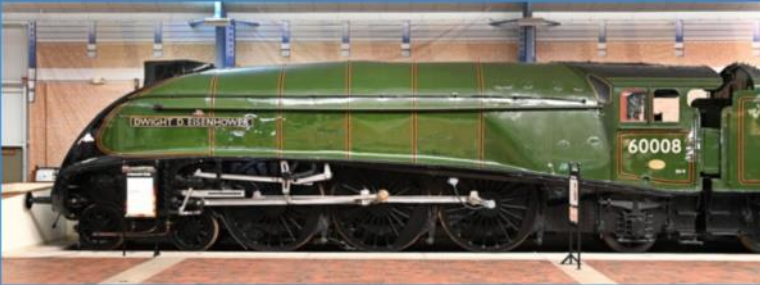

TRAIN ALIVE

The train that carried General Ike Eisenhower across Britain and France 1942-1945

Contents

	page	detail
History	4	
Carriages		
Train <i>Alive</i>	6	
Coach 601	7	3rd Class Sleeper & Brake Car, GWR stock
Coach 1591	8	Armoured Plated Coach (Conference Room), LNER stock
Coach 9093	9	1st Class Sleeper, GWR stock
Coach 9079	10	1st Class Sleeper, GWR stock
Coach 9364	11	Conference Car, GWR stock
Coach 9673	12	Kitchen & Dining Car, GWR stock
Coach 574	13	3rd Class sleeper, armoured plated, GWR stock
Coach 4329	14	3rd Class sleeper, GWR stock
Coach 1647	15	3rd Class sleeper & Brake Car, GWR stock
Coach 121	16	Generator & boiler coach, GWR stock
Coach 483	17	Monster van, GWR stock
Coach 485	18	Monster van, GWR stock
Specifications	19	