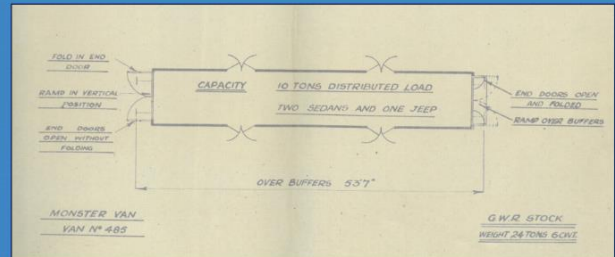

TRAIN ALIVE

The train that carried General Ike Eisenhower across Britain and France 1942-1945

Contents

	page	detail
History	4	
Carriages		
Train <i>Alive</i>	6	
Coach 601	7	3rd Class Sleeper & Brake Car, GWR stock
Coach 1591	8	Armoured Plated Coach (Conference Room), LNER stock
Coach 9093	9	1st Class Sleeper, GWR stock
Coach 9079	10	1st Class Sleeper, GWR stock
Coach 9364	11	Conference Car, GWR stock
Coach 9673	12	Kitchen & Dining Car, GWR stock
Coach 574	13	3rd Class sleeper, armoured plated, GWR stock
Coach 4329	14	3rd Class sleeper, GWR stock
Coach 1647	15	3rd Class sleeper & Brake Car, GWR stock
Coach 121	16	Generator & boiler coach, GWR stock
Coach 483	17	Monster van, GWR stock
Coach 485	18	Monster van, GWR stock
Specifications	19	